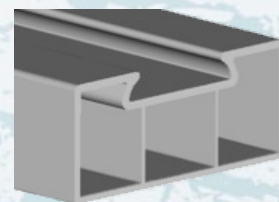

Rigid 90mm Plastic Form Boards are about to land.

Be one of the first to have the all new light weight Rigid Con-Form.

- 7 Year Guarantee
- Long Lasting
- Easy Clean up
- Lightweight
- Re-usable
- Fast set up and strip down
- Rigid Con-Form uses the same Cam locks and Joiners as the flexible boards.

Flexible
Con-Form Board

Rigid
Con-Form Board

Flexible Con-Form

Rigid Con-Form extra interior strength for rigidity

Product code: SCF1004.8

Description: Con-Form Board Stiff 90mm x 4.8Mtr

- | | |
|----------|----------------------------------|
| PF754.8 | Con-Form Board 75mm x 4.8Mtr |
| PF1004.8 | Con-Form Board 90mm x 4.8Mtr |
| PF1504.8 | Con-form Board 150mm x 4.8Mtr |
| PF75LEC | Con-Form Joiner/ Connector 75mm |
| PF100LEC | Con-Form Joiner/ Connector 100mm |
| PF150LEC | Con-Form Joiner/ Connector 150mm |
| PFCAM | Con-Form Cam Lock |