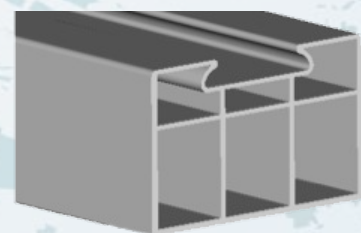

Rigid 90mm Plastic Form Boards are about to land.

Be one of the first to have the all new light weight Rigid Con-Form.

- 7 Year Guarantee
- Long Lasting
- Easy Clean up
- Lightweight
- Re-usable
- Fast set up and strip down
- Rigid Con-Form uses the same Cam locks and Joiners as the flexible boards.

Flexible
Con-Form Board

Rigid
Con-Form Board

Flexible Con-Form

Rigid Con-Form extra interior strength for rigidity

Product code: SCF1004.8

Description: Con-Form Board Stiff 90mm x 4.8Mtr

- | | |
|----------|----------------------------------|
| PF754.8 | Con-Form Board 75mm x 4.8Mtr |
| PF1004.8 | Con-Form Board 90mm x 4.8Mtr |
| PF1504.8 | Con-form Board 150mm x 4.8Mtr |
| PF75LEC | Con-Form Joiner/ Connector 75mm |
| PF100LEC | Con-Form Joiner/ Connector 100mm |
| PF150LEC | Con-Form Joiner/ Connector 150mm |
| PFCAM | Con-Form Cam Lock |