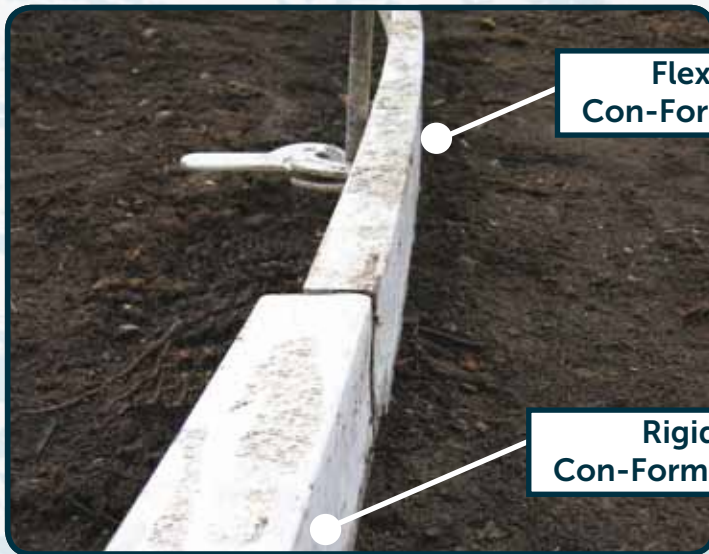

Rigid 90mm Plastic Form Boards are about to land.

Be one of the first to have the all new light weight Rigid Con-Form.

- 7 Year Guarantee
- Long Lasting
- Easy Clean up
- Lightweight
- Re-usable
- Fast set up and strip down
- Rigid Con-Form uses the same Cam locks and Joiners as the flexible boards.

Flexible
Con-Form Board

Rigid
Con-Form Board

Flexible Con-Form

Rigid Con-Form extra interior strength for rigidity

Product code: SCF1004.8

Description: Con-Form Board Stiff 90mm x 4.8Mtr

- | | |
|----------|----------------------------------|
| PF754.8 | Con-Form Board 75mm x 4.8Mtr |
| PF1004.8 | Con-Form Board 90mm x 4.8Mtr |
| PF1504.8 | Con-form Board 150mm x 4.8Mtr |
| PF75LEC | Con-Form Joiner/ Connector 75mm |
| PF100LEC | Con-Form Joiner/ Connector 100mm |
| PF150LEC | Con-Form Joiner/ Connector 150mm |
| PFCAM | Con-Form Cam Lock |